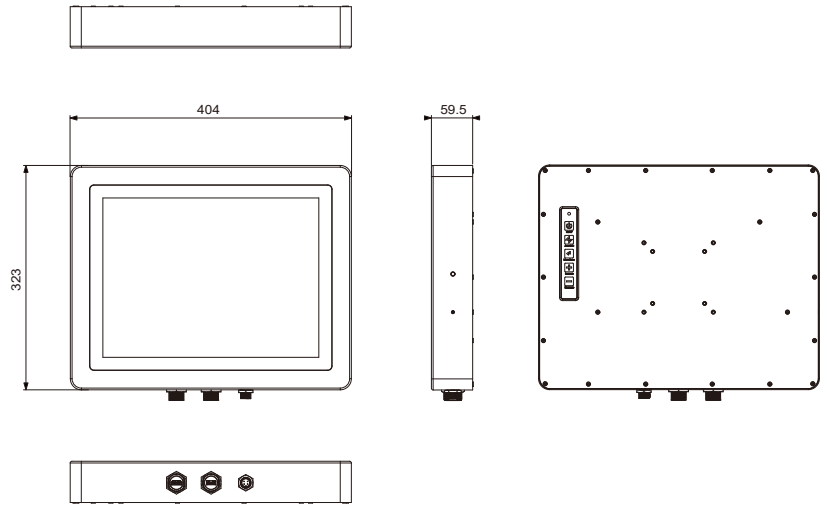

# TDM-P150SAG-LM

15" (1024\*768) Stainless Steel P-cap Monitor, AG, 6 sides  
IP66 Waterproof, HDMI/USB/Power by Metal Water-Proof  
Connectors, DC 12V Power Input, and VESA/Yoke Mounting

## Dimension & I/O Connector

## Features

- ▶ 15" LCD with 1024\*768 resolution
- ▶ HDMI/USB/Power by Metal Water-Proof Connectors
- ▶ DC 12V Power Input
- ▶ Circular Metal Waterproof Connectors on Bottom Side
- ▶ Stainless Steel 316 Food Grade
- ▶ York / Desk / Vesa Mounting
- ▶ Optional DC 9~36V Wide Range Power Input
- ▶ Optional Picture-in-Picture function by RS485 Remote control
- ▶ Optional 1024 Level Dimming
- ▶ Optional 2nd HDMI for PIP

### Specification

Max. Resolution	1024*768
Contrast Ratio	2000 : 1
Max. Color	16.7 M
Luminance (cd/m <sup>2</sup> )	300 nits
View Angle	80/80/80/80
Touch Screen	15" P-cap USB interface
Power Input	DC 12V Power Input
Mounting	VESA Mount 75 x 75 / 100 x 100 Yoke Mount
Operating Temp	-20 ~ 60 °C
External Cable Length	1 x USB 2.0 External Waterproof cables by 1.5 meters (the end side is female USB 2.0) 1 x Power External Waterproof cables by 1.5 meters (the end side is 2 wire : ground & + ) 1 x HDMI (w/o Audio) External Waterproof cables by 1.5 meters ( the end side is HDMI Male Type A)