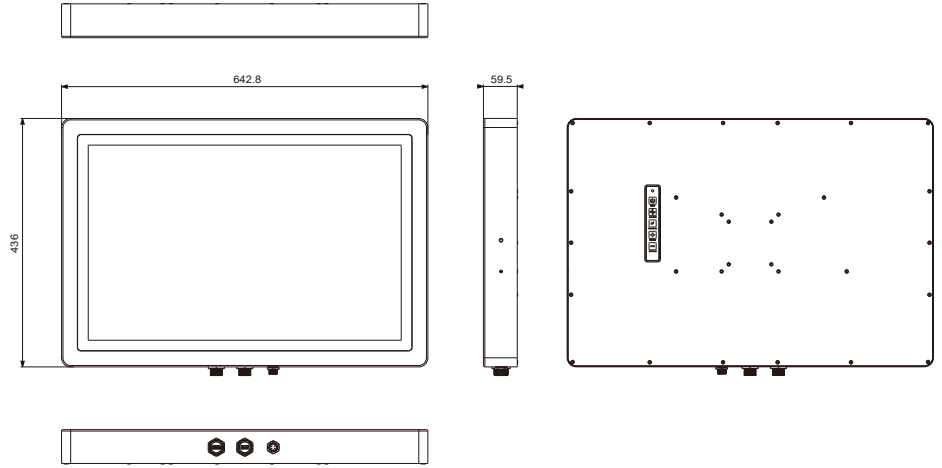

# TDM-P238WAG-LM

23.8" (1920\*1080) Stainless Steel P-cap Monitor, AG, 6 sides IP66 Waterproof, HDMI/USB/Power by Metal Water-Proof Connectors, DC 12V Power Input, and VESA/Yoke Mounting

## Features

- ▶ 23.8" LCD with 1920\*1080 resolution
- ▶ HDMI/USB/Power by Metal Water-Proof Connectors
- ▶ DC 12V Power Input
- ▶ Circular Metal Waterproof Connectors on Bottom Side
- ▶ Stainless Steel 316 Food Grade
- ▶ York / Desk / Vesa Mounting
- ▶ Optional DC 9~36V Wide Range Power Input
- ▶ Optional Picture-in-Picture function by RS485 Remote control
- ▶ Optional 1024 Level Dimming
- ▶ Optional 2nd HDMI for PIP

Specification	
Max. Resolution	1920*1080
Contrast Ratio	5000 : 1
Max. Color	16.7 M
Luminance (cd/m2)	350 nits
View Angle	89/89/89/89
Touch Screen	23.8" P-cap USB interface
Power Input	DC 12V Power Input
Mounting	VESA Mount 75 x 75 / 100 x 100 Yoke Mount
Operating Temp	-20 ~ 60 °C
External Cable Length	1 x USB 2.0 External Waterproof cables by 1.5 meters(the end side is female USB 2.0) 1 x Power External Waterproof cables by 1.5 meters(the end side is 2 wire : ground & + ) 1 x HDMI (w/o Audio) External Waterproof cables by 1.5 meters ( the end side is HDMI Male Type A)

Ordering Information	
TDM-P238WAG-LM	23.8" (1920*1080) Stainless Steel P-cap Monitor, AG, 6 sides IP66 Waterproof, HDMI/USB/Power by Metal Water-Proof Connectors, DC 12V Power Input, and VESA/Yoke Mounting
TDM-P238WAG-LM9	23.8" (1920*1080) Stainless Steel P-cap Monitor, AG, 6 sides IP66 Waterproof, HDMI/USB/Power by Metal Water-Proof Connectors, DC 9~36V Power Input, and VESA/Yoke Mounting