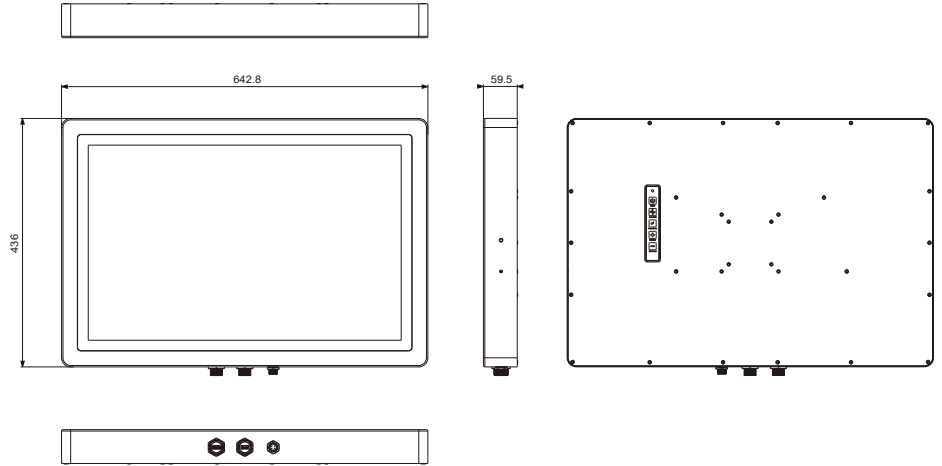

TDM-P240WAG-LM

23.8" (1920*1080) Stainless Steel P-cap Monitor, AG, 6 sides IP66 Waterproof, HDMI/USB/Power by Metal Water-Proof Connectors, DC 12V Power Input, and VESA/Yoke Mounting

Dimension & I/O Connector

Features

- ▶ 24" LCD with 1920*1080 resolution
- ▶ HDMI/USB/Power by Metal Water-Proof Connectors
- ▶ DC 12V Power Input
- ▶ Circular Metal Waterproof Connectors on Bottom Side
- ▶ Stainless Steel 316 Food Grade
- ▶ York / Desk / Vesa Mounting
- ▶ Optional DC 9~36V Wide Range Power Input
- ▶ Optional Picture-in-Picture function by RS485 Remote control
- ▶ Optional 1024 Level Dimming
- ▶ Optional 2nd HDMI for PIP

Specification	
Max. Resolution	1920*1080
Contrast Ratio	5000 : 1
Max. Color	16.7 M
Luminance (cd/m ²)	300 nits
View Angle	89/89/89/89
Touch Screen	24" P-cap USB interface
Power Input	DC 12V Power Input
Mounting	VESA Mount 75 x 75 / 100 x 100 Yoke Mount
Operating Temp	-20 ~ 60 °C
External Cable Length	1 x USB 2.0 External Waterproof cables by 1.5 meters (the end side is female USB 2.0) 1 x Power External Waterproof cables by 1.5 meters (the end side is 2 wire : ground & +) 1 x HDMI (w/o Audio) External Waterproof cables by 1.5 meters (the end side is HDMI Male Type A)

Ordering Information	
TDM-P240WAG-LM	24" (1920*1080) Stainless Steel P-cap Monitor, AG, 6 sides IP66 Waterproof, HDMI/USB/Power by Metal Water-Proof Connectors, DC 12V Power Input, and VESA/Yoke Mounting
TDM-P240WAG-LM9	24" (1920*1080) Stainless Steel P-cap Monitor, AG, 6 sides IP66 Waterproof, HDMI/USB/Power by Metal Water-Proof Connectors, DC 9~36V Power Input, and VESA/Yoke Mounting